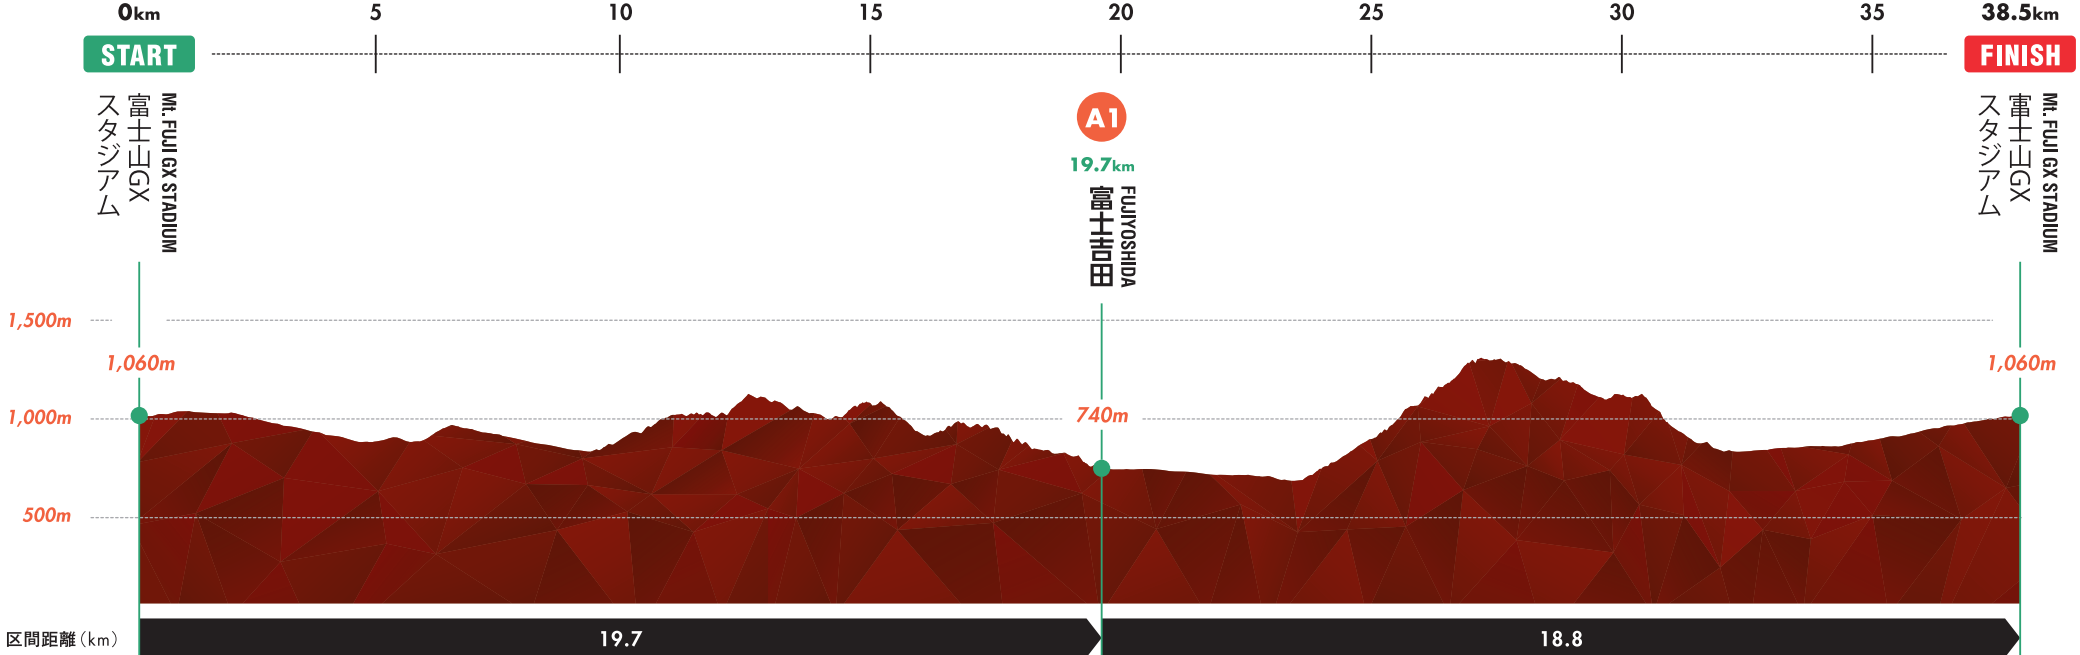

ASUMI 40k

COURSE PROFILE コース全体高低差概要
2026.April.25 SAT

DISTANCE
距離:約38.5km

CUT OFF TIME
制限時間:09h30m

CUMULATIVE ALTITUDE GAIN
累積標高:1,481m D+

TARGET TIME		A1	F
CUT OFF TIME			
閉門時刻 IN	-	25th (sat) 16:00	25th (sat) 21:30
閉門時刻 OUT	-	25th (sat) 16:10	-
TOP RUNNER	-	25th (sat) 13:25	25th (sat) 14:55
45hours finisher	-	25th (sat) 16:00	25th (sat) 21:30

SHORT SERIES by

WORLDTRAILMAJORS

*閉門時刻は完走の目安時刻ではありません。*速い選手、遅い選手の時間目安には休憩時間は含まれていません。
*The cut-off time is not an estimated time for completing the race.
*Rest time is not included in the estimated time for fast or slow runners.